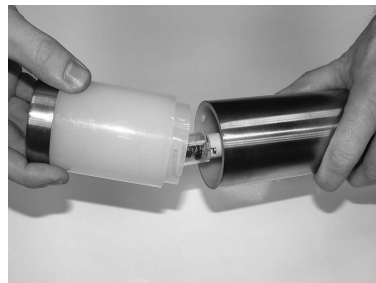

Remove foil - Folie verwijderen - Folie entfernen
Retirer le film - Avlägsna folie